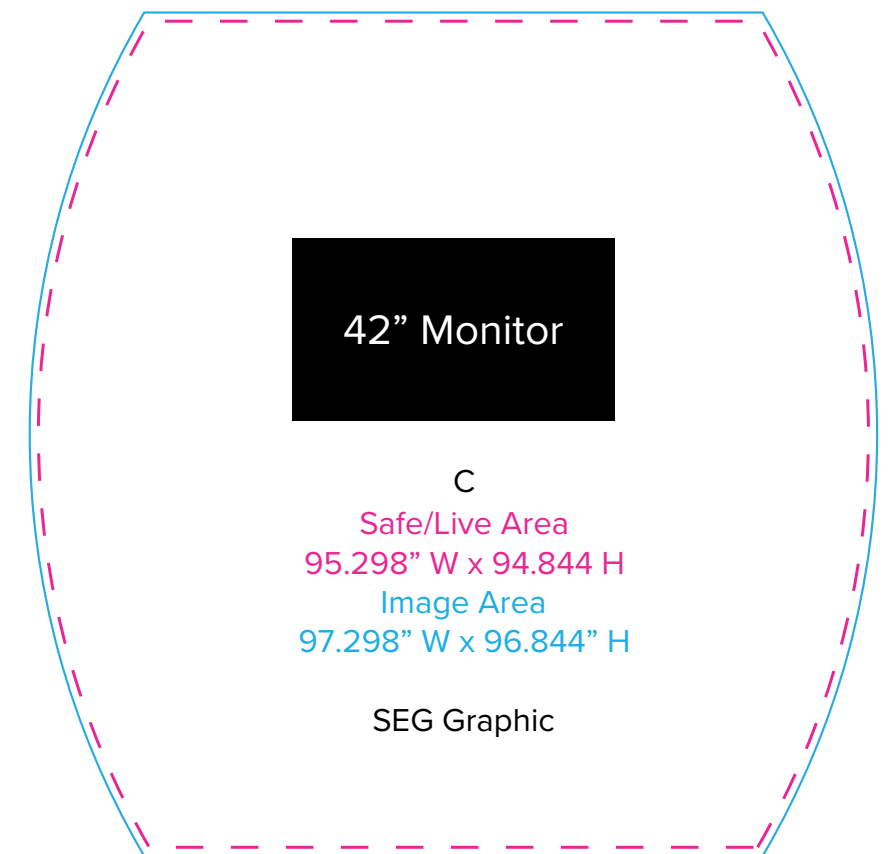

Graphic Template 10 x 20 Inline Exhibit SEG Graphics

Gray areas on panel B are obstructions

NOTE: All Raster Art (jpg, tiff,psd, png, etc.) must be at least 100 dpi at print size.
Standard kits are often customized. Please check with Customer Service to ensure that this template matches your specific job.

Graphic Template
10 x 20 Inline Exhibit
Counter Graphics

NOTE: All Raster Art (jpg, tiff,psd, png, etc.) must be at least 100 dpi at print size.
Standard kits are often customized. Please check with Customer Service to ensure that this template matches your specific job.